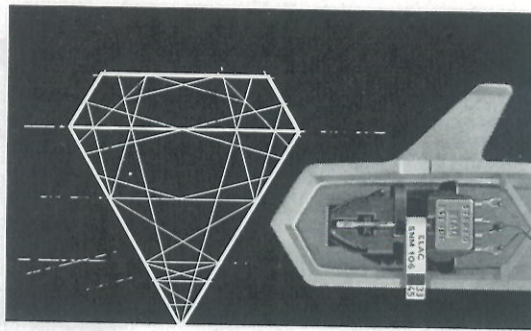

ERRRES

ERRRES ready-to-play electric record players with diamond needle - for music wherever you go! These record players are a self-contained unit made up of a record player, an amplifier and a powerful loudspeaker. With stereo connection for extra amplifier or radio. Attractive design - efficient in use - wonderful sound reproduction.

For mains operation.
Suitable for
110/127 or
220/240 volts A.C.
Available in 50 and 60 c/s.

PS 106

Fully transistorized,
battery operation.
Can be used anywhere.
Uses 6 flashlight batteries.

PS 107

TECHNICAL SPECIFICATION:

4 speeds: 78, 45, 33 and 16 - output 2 watts - stereo connection for additional amplifier
- socket for additional speaker - continuous tone control - flip-over needle with diamond - turning table runs in nylon bearing - automatic shut-off - amply dimensioned (6 $\frac{3}{4}$ in. diameter) speaker - impact-resistant polystyrene cabinet - colour scheme: dark with light beige - dimensions: 15 x 11 x 6 $\frac{1}{4}$ in. - weight: PS 106 13 lb; PS 107 11 lb.