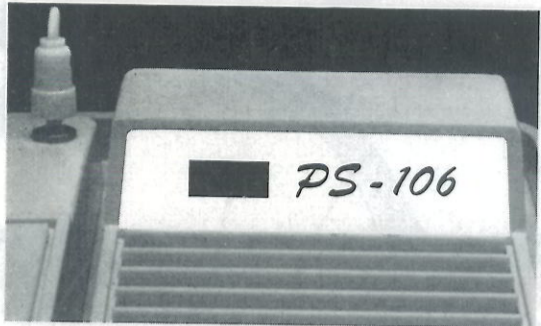

ERRRES

ERRRES ready-to-play electric record players with diamond needle - for music wherever you go! These record players are a self-contained unit made up of a record player, an amplifier and a powerful loudspeaker. With stereo connection for extra amplifier or radio. Attractive design - efficient in use - wonderful sound reproduction.

For mains operation.
Suitable for
110/127 or
220/240 volts A.C.
Available in 50 and 60 c/s.

PS 106

Fully transistorized,
battery operation.
Can be used anywhere.
Uses 6 flashlight batteries.

PS 107

TECHNICAL SPECIFICATION:

4 speeds: 78, 45, 33 and 16 - output 2 watts - stereo connection for additional amplifier
- socket for additional speaker - continuous tone control - flip-over needle with diamond - turning table runs in nylon bearing - automatic shut-off - amply dimensioned (6 $\frac{3}{4}$ in. diameter) speaker - impact-resistant polystyrene cabinet - colour scheme: dark with light beige - dimensions: 15 x 11 x 6 $\frac{1}{4}$ in. - weight: PS 106 13 lb; PS 107 11 lb.