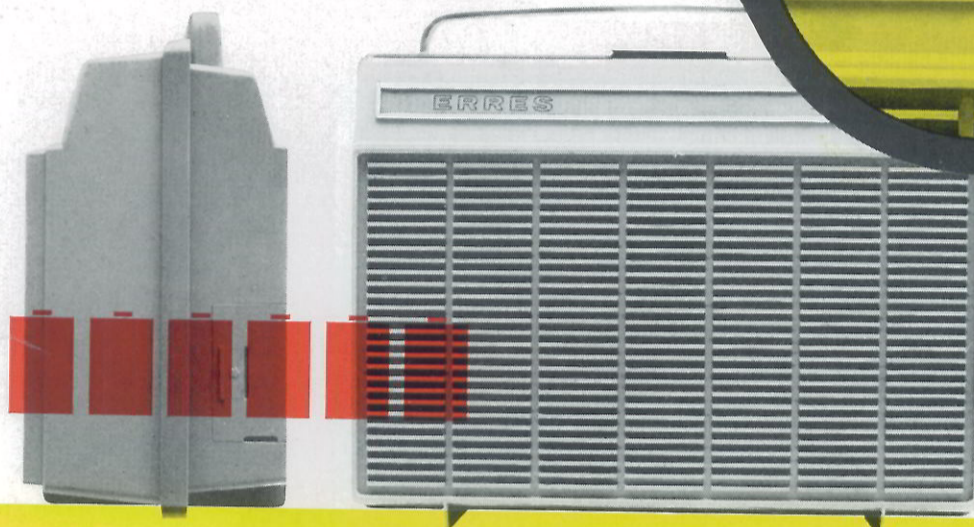

ERRRES

ERRRES ready-to-play electric record players with diamond needle - for music wherever you go! These record players are a self-contained unit made up of a record player, an amplifier and a powerful loudspeaker. With stereo connection for extra amplifier or radio. Attractive design - efficient in use - wonderful sound reproduction.

For mains operation.
Suitable for
110/127 or
220/240 volts A.C.
Available in 50 and 60 c/s.

PS 106

Fully transistorized,
battery operation.
Can be used anywhere.
Uses 6 flashlight batteries.

PS 107

TECHNICAL SPECIFICATION:

4 speeds: 78, 45, 33 and 16 - output 2 watts - stereo connection for additional amplifier
- socket for additional speaker - continuous tone control - flip-over needle with diamond - turning table runs in nylon bearing - automatic shut-off - amply dimensioned (6 $\frac{3}{4}$ in. diameter) speaker - impact-resistant polystyrene cabinet - colour scheme: dark with light beige - dimensions: 15 x 11 x 6 $\frac{1}{4}$ in. - weight: PS 106 13 lb; PS 107 11 lb.