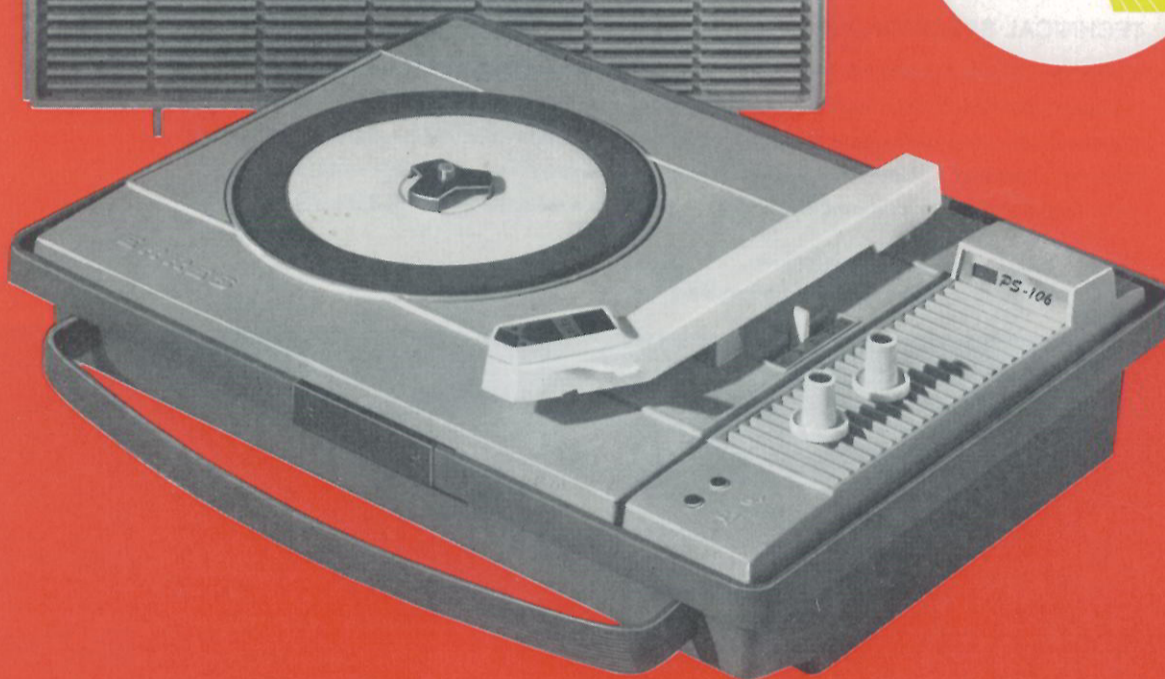

ERRRES

ERRRES ready-to-play electric record players with diamond needle - for music wherever you go! These record players are a self-contained unit made up of a record player, an amplifier and a powerful loudspeaker. With stereo connection for extra amplifier or radio. Attractive design - efficient in use - wonderful sound reproduction.

For mains operation.
Suitable for
110/127 or
220/240 volts A.C.
Available in 50 and 60 c/s.

PS 106

Fully transistorized,
battery operation.
Can be used anywhere.
Uses 6 flashlight batteries.

PS 107

TECHNICAL SPECIFICATION:

4 speeds: 78, 45, 33 and 16 - output 2 watts - stereo connection for additional amplifier
- socket for additional speaker - continuous tone control - flip-over needle with diamond - turning table runs in nylon bearing - automatic shut-off - amply dimensioned (6 $\frac{3}{4}$ in. diameter) speaker - impact-resistant polystyrene cabinet - colour scheme: dark with light beige - dimensions: 15 x 11 x 6 $\frac{1}{4}$ in. - weight: PS 106 13 lb; PS 107 11 lb.