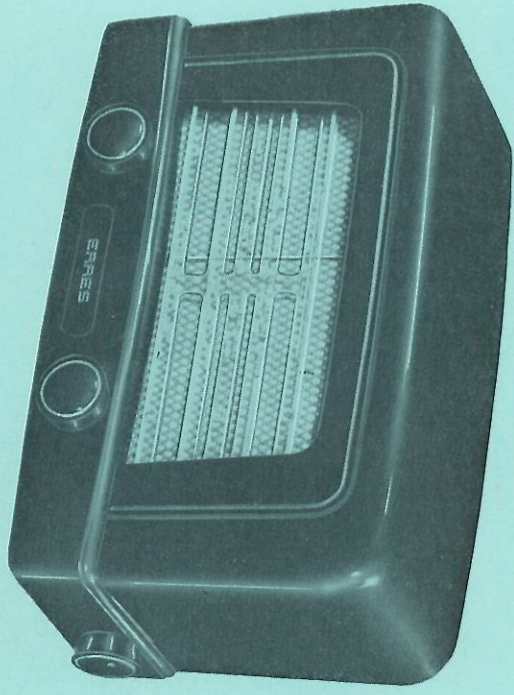

KY 431 U.
KY 432 U.

KY 364 U. TV set suitable for channels 2—11 according to CCIR system. Picture size 28,5×21,5 cm (11¹/₄×8³/₂), rectangular flat screen, clear and sharp image. Easy to adjust, automatic contrast.

KY 364 U.

KY 431 U. TV set suitable for channels 2—11 according to CCIR system. Picture size 36,3×27,2 cm (14¹/₂×10³/₄). Two loud-speakers. Easily adjusted. Automatic focusing.

KY 432 U. Four system TV set for 625 or 819 lines, positive or negative picture modulation and AM or FM sound. Other features same as for KY 431 U. Part of the controls concealed behind a flap panel.

Television

KY 513. A midsize radio with excellent qualities. This set has elegant lines, 5 valves, 3 waveranges and 13 cm (5") loudspeaker. Its tropical version is the type KY 5131. Also obtainable as a dry battery set with 4 valves and 3 waveranges. Small current consumption by a specially designed economizing circuit, type KY 513 B. The tropicalised version of this set is the KY 5131 B.

KY 534. Five valves superheterodyne set with 3 waveranges, 17 cm (7") loud-speaker, excellent sound reproduction. Spacious and graceful cabinet with gilt lines Pick-up connection. Also to be supplied in tropical version as type KY 5341, or as a dry battery set with four valves and 3 waveranges as type KY 534 B (the same set but tropicalised as KY 5341 B); for AC and 6 volts carbattery supply type nr KY 534 AV (in tropicalised execution KY 5341 AV), when for AC/DC type nr KY 534 U.