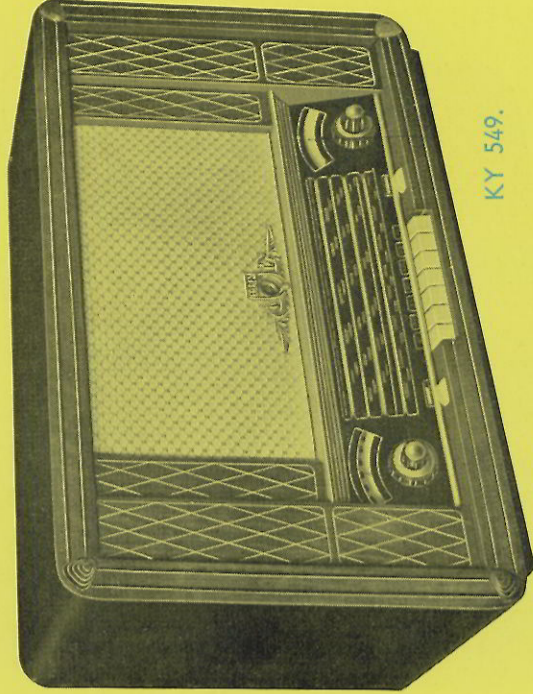

KY 5265.

KY 538. A receiver with 7 valves and rectifying valve of exceptional qualities. Allows reception both of FM and AM. Apart from FM, four AM wave-ranges between 14.5—2000 m. Built-in FM dipole aerial. Two loud-speakers, 21 and 17 cm (8" and 7"). Equipped with 7 push-buttons. Connection for pick-up and external loud-speaker.

KY 549. A most distinguished set with 8 valves and rectifying valve, allowing reception of AM and FM. Four AM wave-ranges between 14.5 and 2000 m. Continuous bandspread between 14.5 and 52 m. Revolving ferrite aerial and FM dipole are built in. Two loud-speakers: 26 cm and 17 cm (10" and 7"). Seven push-buttons. Mutually independent and visible control of bass and treble. Selectivity control. Fly-wheel tuning. Connections for pick-up and external loud-speaker.