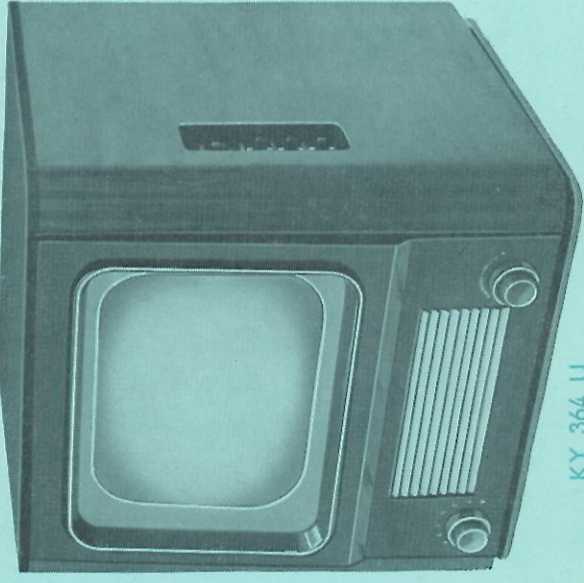

KY 431 U.
KY 432 U.

KY 364 U. TV set suitable for channels 2—11 according to CCIR system. Picture size 28,5×21,5 cm (11¹/₄×8³/₂), rectangular flat screen, clear and sharp image. Easy to adjust, automatic contrast.

KY 364 U.

KY 431 U. TV set suitable for channels 2—11 according to CCIR system. Picture size 36,3×27,2 cm (14¹/₂×10³/₄). Two loud-speakers. Easily adjusted. Automatic focusing.

KY 432 U. Four system TV set for 625 or 819 lines, positive or negative picture modulation and AM or FM sound. Other features same as for KY 431 U. Part of the controls concealed behind a flap panel.

Television

KY 513. A midsize radio with excellent qualities. This set has elegant lines, 5 valves, 3 waveranges and 13 cm (5") loudspeaker. Its tropical version is the type KY 5131. Also obtainable as a dry battery set with 4 valves and 3 waveranges. Small current consumption by a specially designed economizing circuit, type KY 513 B. The tropicalised version of this set is the KY 5131 B.

KY 534. Five valves superheterodyne set with 3 waveranges, 17 cm (7") loud-speaker, excellent sound reproduction. Spacious and graceful cabinet with gilt lines Pick-up connection. Also to be supplied in tropical version as type KY 5341, or as a dry battery set with four valves and 3 waveranges as type KY 534 B (the same set but tropicalised as KY 5341 B); for AC and 6 volts carbattery supply type nr KY 534 AV (in tropicalised execution KY 5341 AV), when for AC/DC type nr KY 534 U.