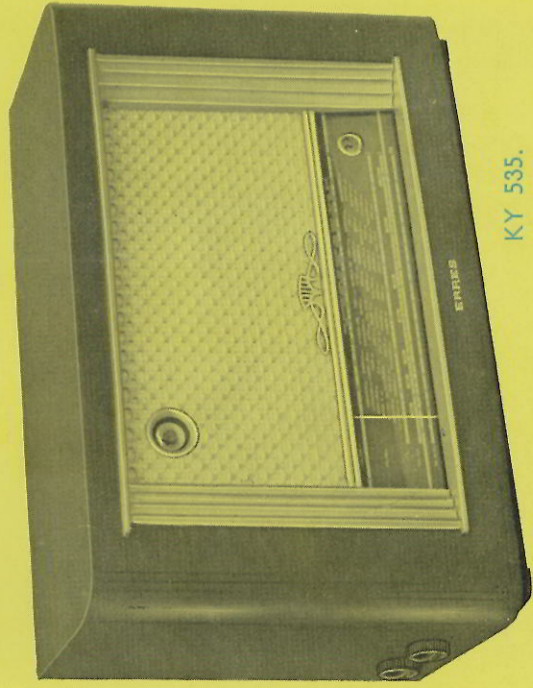

KY 364 U.

KY 431 U. TV set suitable for channels 2—11 according to CCIR system. Picture size 36,3×27,2 cm (14¹/₂×10³/₄). Two loud-speakers. Easily adjusted. Automatic focusing.

KY 432 U. Four system TV set for 625 or 819 lines, positive or negative picture modulation and AM or FM sound. Other features same as for KY 431 U. Part of the controls concealed behind a flap panel.

Television

KY 513. A midsize radio with excellent qualities. This set has elegant lines, 5 valves, 3 waveranges and 13 cm (5") loudspeaker. Its tropical version is the type KY 5131. Also obtainable as a dry battery set with 4 valves and 3 waveranges. Small current consumption by a specially designed economizing circuit, type KY 513 B. The tropicalised version of this set is the KY 5131 B.

KY 534. Five valves superheterodyne set with 3 waveranges, 17 cm (7") loud-speaker, excellent sound reproduction. Spacious and graceful cabinet with gilt lines Pick-up connection. Also to be supplied in tropical version as type KY 5341, or as a dry battery set with four valves and 3 waveranges as type KY 534 B (the same set but tropicalised as KY 5341 B); for AC and 6 volts carbattery supply type nr KY 534 AV (in tropicalised execution KY 5341 AV), when for AC/DC type nr KY 534 U.

ERRES

ERRES

radio

KY 535.

KY 535. A graceful set with lifelike reproduction, having 6 valves and 3 wave-ranges. Connection for pick-up and external loudspeaker. A special FM converter may be built in for the reception of FM transmitters.