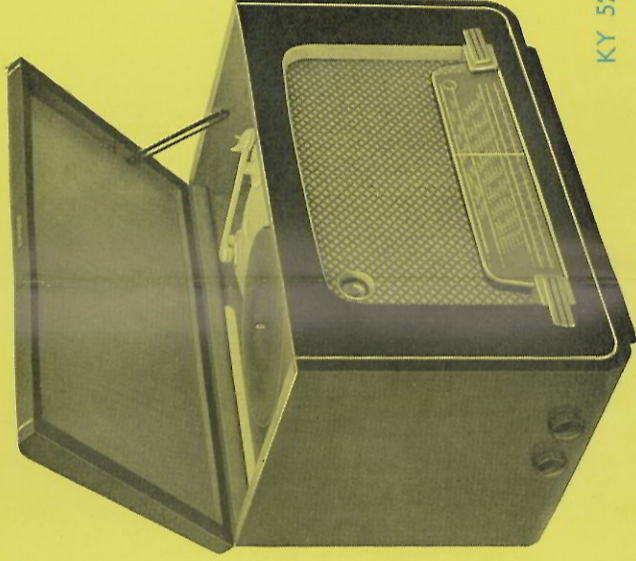

KY 5265. A radio-gramophone of very fine qualities. 6 valves, 3 wave-ranges and two spread short wave bands. Record player suitable for 33 $\frac{1}{3}$, 45 and 78 speeds. Feather-weight pick-up; 21 cm (8") loud-speaker. Possibility for adding FM converter for reception of FM transmitters. Same set in tropicalised version, but with 4 continuous wave-ranges, is supplied as KY 5266.

KY 5265.

KY 538. A receiver with 7 valves and rectifying valve of exceptional qualities. Allows reception both of FM and AM. Apart from FM, four AM wave-ranges between 14.5—2000 m. Built-in FM dipole aerial. Two loud-speakers, 21 and 17 cm (8" and 7"). Equipped with 7 push-buttons. Connection for pick-up and external loud-speaker.