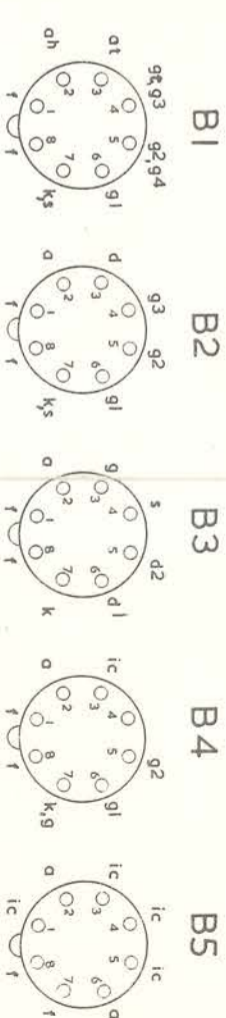

FIG. 1

Voor apparaten met serie-nr 1001 t/m 6000

GOLFBEREIKSCHAKELAAR 4 STANDEN: KG, MG, LG, GRAM.
GETEKEND IN STAND KG.

| | | | | | | | | | | | | | |
|---|------------------------------------|--------------------------|---------------|---------------|----------------------------|---------|-------------|---------|-------------|-----------------|---------------------|---------------------|-----|
| S | 1, 2, 4, 6, 32, 33, 34, 35, 36, 37 | 3, 5, 7, 31, 30, 29, 28, | 8, 9, 11, 13, | 10, 12, 14, | 15, 16, 17, 18, | 19, 20, | 21, 22, | 23, 24, | 22, 25, 26, | 27, 33, 28, 29, | 23, 24, 25, 26, 27, | 38, | |
| C | 1, | 2, 3, 4, | 6, | 30, 31, 7, 8, | 11, 16, 9, 10, 14, 15, 13, | 7, | 19, 18, 32, | 20, | 21, | 4, 5, | 6, 7, 8, 9, 11, 10, | 12, 20, 13, 14, 15, | 16, |
| R | | | 1, | 2, | 17, 18, | 19, | 3, | 18, 32, | 20, | 4, 5, | 6, 7, 8, 9, 11, 10, | 12, 20, 13, 14, 15, | 16, |

KY 524