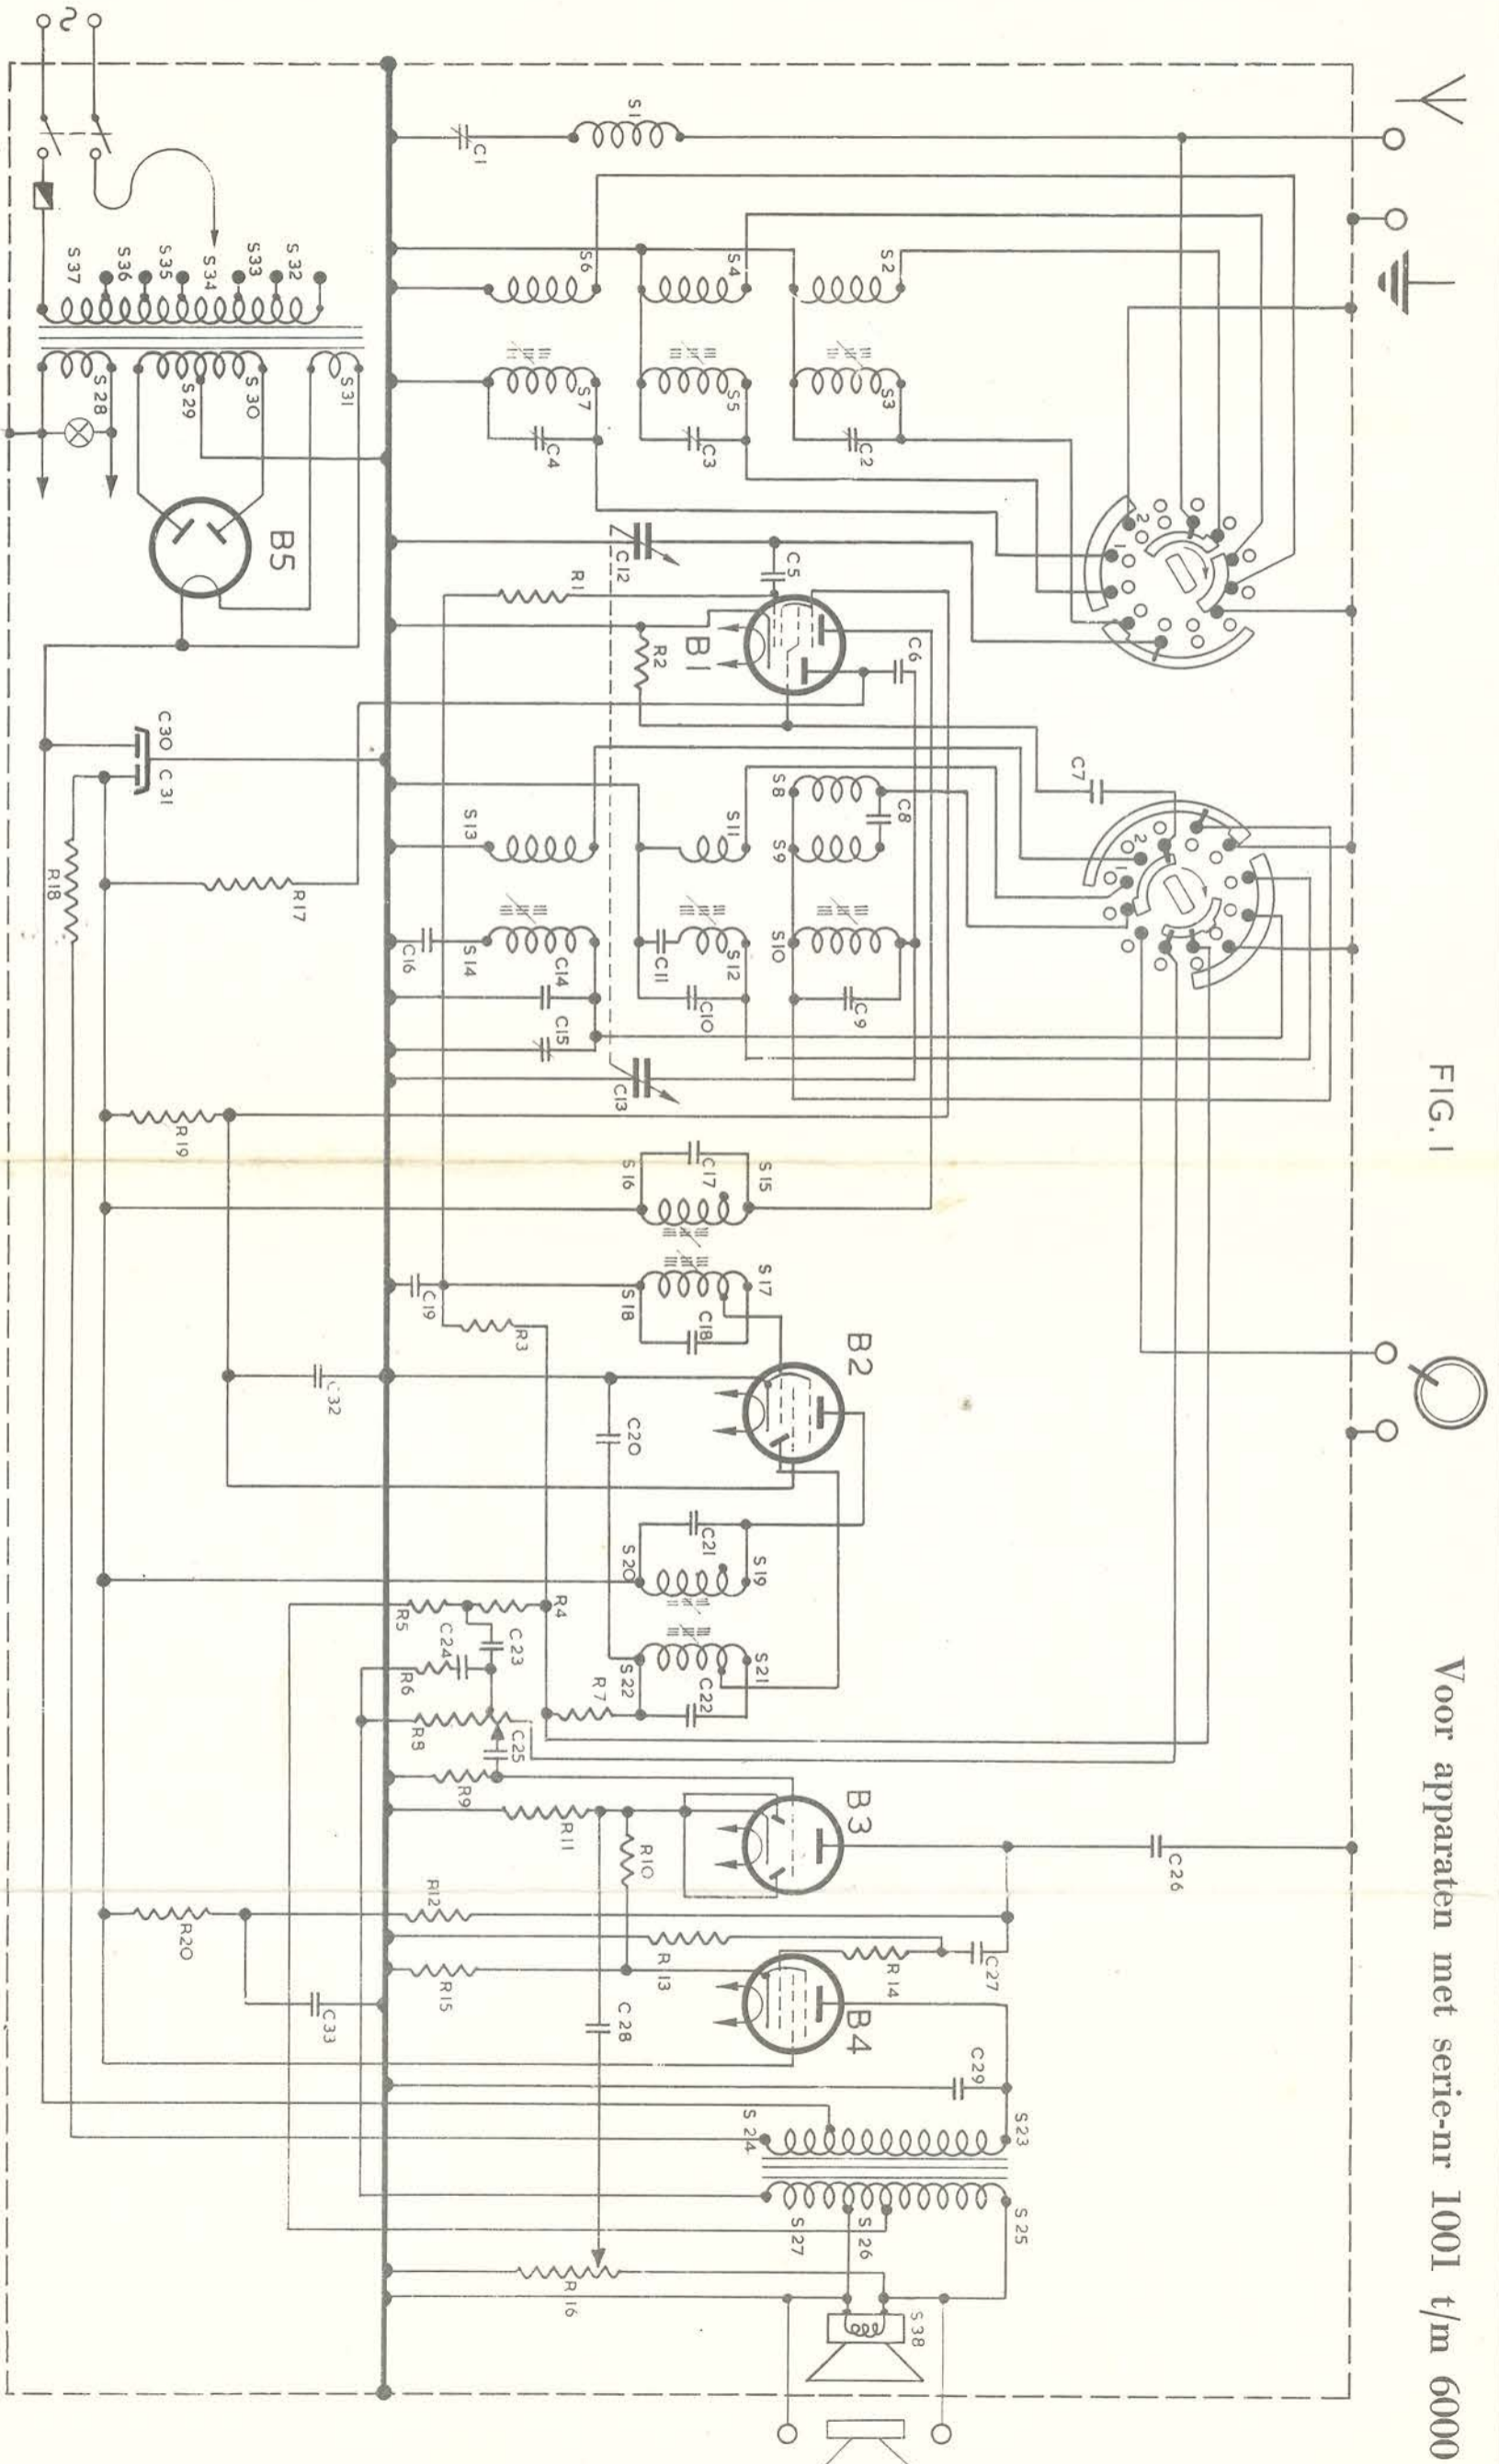

FIG. 1

Voor apparaten met serie-nr 1001 t/m 6000

GOLFBEREIKSCHAKELAAR 4 STANDEN: KG, MG, LG, GRAM.
GETEKEND IN STAND KG.

| | | | | | | | | | | | | | |
|---|------------------------------------|--------------------------|---------------|---------------|----------------------------|---------|-------------|---------|-------------|-----------------|---------------------|---------------------|-----|
| S | 1, 2, 4, 6, 32, 33, 34, 35, 36, 37 | 3, 5, 7, 31, 30, 29, 28, | 8, 9, 11, 13, | 10, 12, 14, | 15, 16, 17, 18, | 19, 20, | 21, 22, | 23, 24, | 22, 25, 26, | 27, 33, 28, 29, | 23, 24, 25, 26, 27, | 38, | |
| C | 1, | 2, 3, 4, | 6, | 30, 31, 7, 8, | 11, 16, 9, 10, 14, 15, 13, | 7, | 19, 18, 32, | 20, | 21, | 4, 5, | 6, 7, 8, 9, 11, 10, | 12, 20, 13, 14, 15, | 16, |
| R | | | 1, | 2, | 17, 18, | 19, | 3, | 18, 32, | 20, | 4, 5, | 6, 7, 8, 9, 11, 10, | 12, 20, 13, 14, 15, | 16, |

KY 524